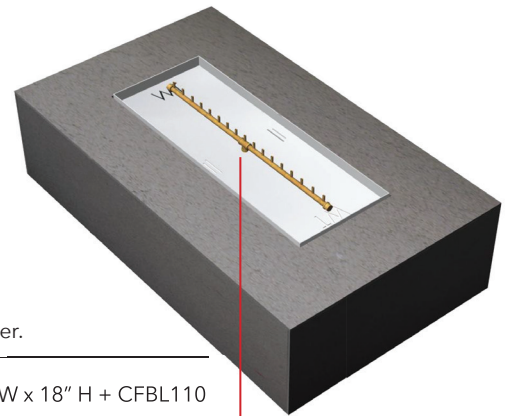

Standard sizes available: 48" x 30", 60" x 36" and 72" x 42".

FR7242 shown featuring a CFB210 Linear CROSSFIRE™ Brass Burner.

FR4830NG FR4830LP	48" x 30" W x 18" H + CFBL110
FR6036NG FR6036LP	60" x 36" W x 18" H + CFBL150
FR7242NG FR7242LP	72" x 42" W x 18" H + CFBL210

Upgrade your Rectangular Ready-to-Finish Kit to a Tree-Style CROSSFIRE™ Brass Burner. **877.556.5255**
See page 9 for certified Tree-Style burners.