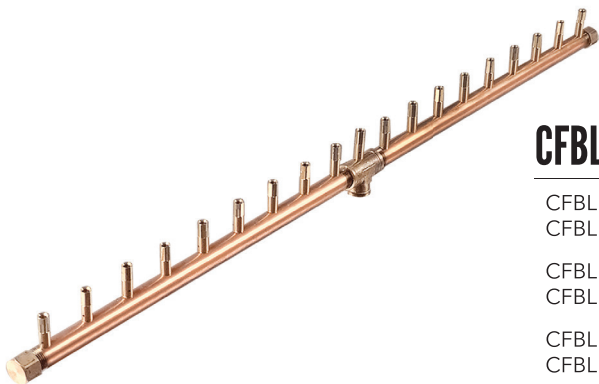

CFBL190 Burner: 38" | Plate: 44" x 8"

CFBL190**NG**
CFBL190**LP**

CFBL190**NG**FLKV34FIT180
CFBL190**LP**FLKV34FIT180

CFBL190**NG**ALPL448
CFBL190**LP**ALPL448

190K BTU 38" Linear CROSSFIRE™ Brass Burner

190K BTU 38" Linear CROSSFIRE™ Brass Burner + 3/4" Flex Line Kit + FIT180

190K BTU 38" Linear CROSSFIRE™ Brass Burner + 44" x 8" Plate

Standard 24 Volt

Premium 24 Volt