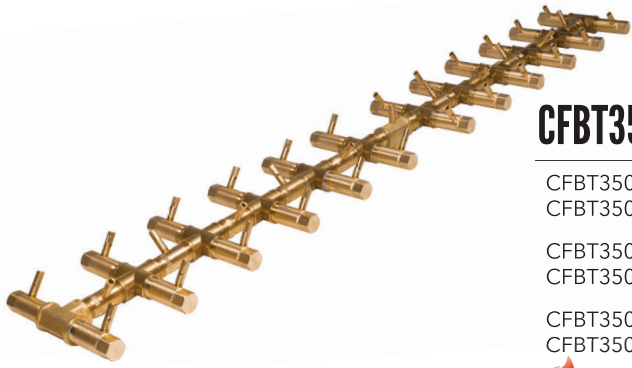

CFBT350

Burner: 51.5" x 7.5" | Plate: 58" x 14"

CFBT350NG CFBT350LP	350K BTU 51.5" x 7.5" Tree-Style CROSSFIRE™ Brass Burner
CFBT350NGDFLKV34FIT300 CFBT350LPDFLKV34FIT300	350K BTU 51.5" x 7.5" Tree-Style CROSSFIRE™ Brass Burner + ¾" Dual Flex Line Kit + FIT300
CFBT350NGALPL5814 CFBT350LPALPL5814	350K BTU 51.5" x 7.5" Tree-Style CROSSFIRE™ Brass Burner + 58" x 14" Plate

CFBT350 is certified with Standard 24 Volt and Premium 24 Volt ignition systems only.