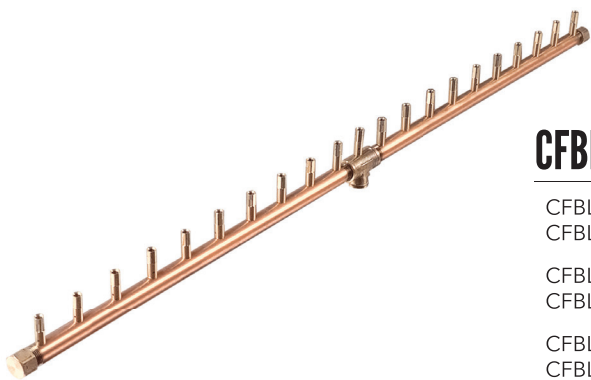

Standard 24 Volt

Premium 24 Volt

CFBL210 Burner: 42" | Plate: 50" x 10"

CFBL210**NG**
CFBL210**LP**

CFBL210**NG**FLKV34FIT180
CFBL210**LP**FLKV34FIT180

CFBL210**NG**ALPL5010
CFBL210**LP**ALPL5010

210K BTU 42" Linear CROSSFIRE™ Brass Burner