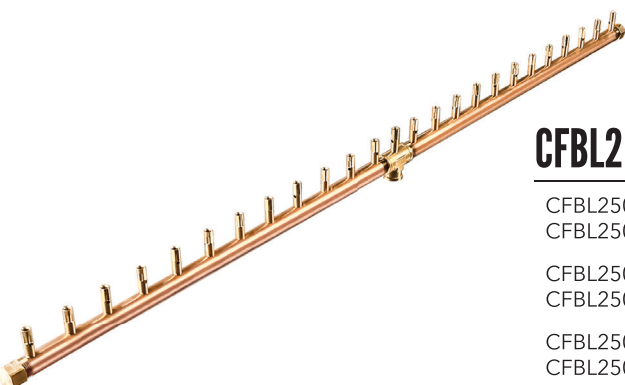

210K BTU 42" Linear CROSSFIRE™ Brass Burner + 3/4" Flex Line Kit + FIT180

210K BTU 42" Linear CROSSFIRE™ Brass Burner + 50" x 10" Plate

Standard 24 Volt

Premium 24 Volt

CFBL250 Burner: 50" | Plate: 56" x 10"