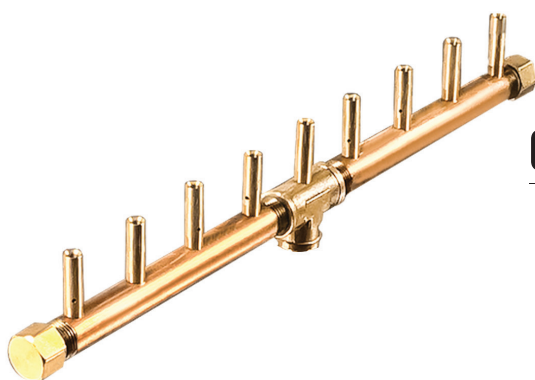

LINEAR CROSSFIRE™ BRASS BURNERS

CFBL90 Burner: 18" | Plate: 20" x 6"

CFBL90NG CFBL90LP	90K BTU 18" Linear CROSSFIRE™ Brass Burner
CFBL90NGFLKV12 CFBL90LPFLKV12	90K BTU 18" Linear CROSSFIRE™ Brass Burner + 1/2" Flex Line Kit
CFBL90NGALPL206 CFBL90LPALPL206	90K BTU 18" Linear CROSSFIRE™ Brass Burner + 20" x 6" Plate