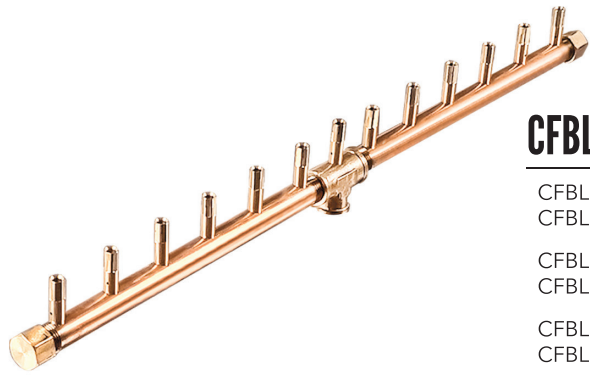

CFBL130 Burner: 26" | Plate: 32" x 8"

CFBL130**NG**
CFBL130**LP**

CFBL130**NG**FLKV34FIT180
CFBL130**LP**FLKV34 FIT180

CFBL130**NG**ALPL328
CFBL130**LP**ALPL328

130K BTU 26" Linear CROSSFIRE™ Brass Burner

130K BTU 26" Linear CROSSFIRE™ Brass Burner + 3/4" Flex Line Kit + FIT180

130K BTU 26" Linear CROSSFIRE™ Brass Burner + 32" x 8" Plate

3 Volt

Standard 24 Volt

Premium 24 Volt