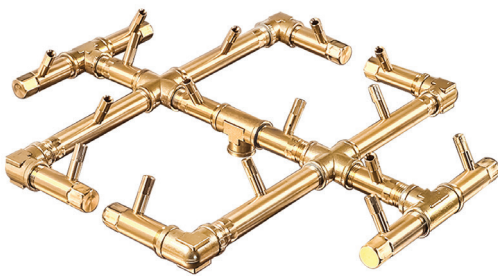

120K BTU 13" x 13" Original CROSSFIRE™ Brass Burner-V2

CFB120NG-V2FLKV12
CFB120LP-V2FLKV12

120K BTU 13" x 13" Original CROSSFIRE™ Brass Burner-V2 + ½" Flex Line Kit

CFB120NG-V2ALPL24C
CFB120LP-V2ALPL24C

120K BTU 13" x 13" Original CROSSFIRE™ Brass Burner-V2 + 24" Circular Plate

CFB120NG-V2ALPL24S
CFB120LP-V2ALPL24S

120K BTU 13" x 13" Original CROSSFIRE™ Brass Burner-V2 + 24" Square Plate

3 Volt

Standard
24 Volt

Premium
24 Volt

CFB180 Burner: 17" x 15" | Plate: 30" Square or Circular