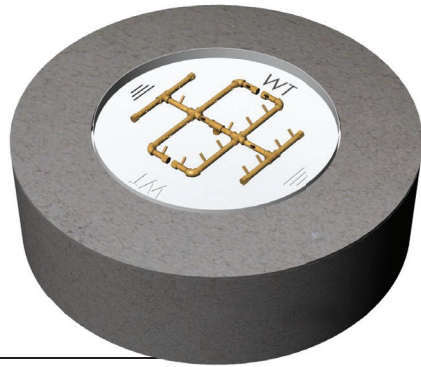

Ceramic Log Set

Steel Log Set

Fire Glass

READY-TO-FINISH KITS

Ready-to-Finish Kits offer quick and easy fire feature construction. Kits come complete with aluminum frame, concrete board base, CROSSFIRE™ Brass Burner, flex line kit and lava rock. Warming Trends™ offers standard and custom vents, mounting brackets, access panels and more.