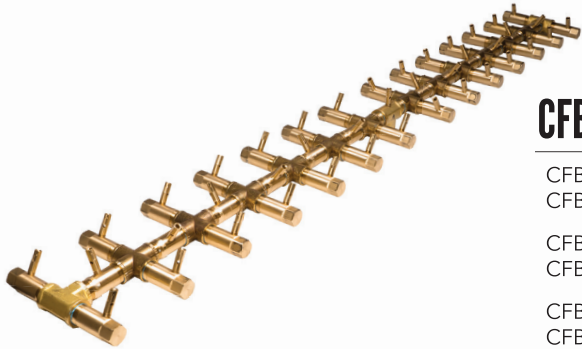

CFBT410

Burner: 60" x 7.5" | Plate: 66" x 14"

CFBT410NG CFBT410LP	410K BTU 60" x 7.5" Tree-Style CROSSFIRE™ Brass Burner
CFBT410NGDFLKV34FIT300 CFBT410LPDFLKV34FIT300	410K BTU 60" x 7.5" Tree-Style CROSSFIRE™ Brass Burner + ¾" Dual Flex Line Kit + FIT300
CFBT410NGALPL6614 CFBT410LPALPL6614	410K BTU 60" x 7.5" Tree-Style CROSSFIRE™ Brass Burner + 66" x 14" Plate

CFBT410 is certified with Premium 24 Volt ignition systems only.