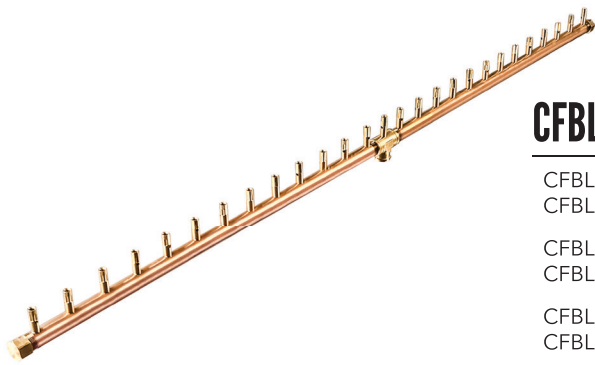

CFBL270 Burner: 54" | Plate: 62" x 12"

CFBL270**NG**
CFBL270**LP**

CFBL270**NG**DFLKV34FIT250
CFBL270**LP**DFLKV34FIT250

CFBL270**NG**ALPL6212
CFBL270**LP**ALPL6212

270K BTU 54" Linear CROSSFIRE™ Brass Burner

270K BTU 54" Linear CROSSFIRE™ Brass Burner + ¾" Dual Flex Line Kit + FIT250

270K BTU 54" Linear CROSSFIRE™ Brass Burner + 62" x 12" Plate

Standard
24 Volt

Premium
24 Volt

H-STYLE CROSSFIRE™ BRASS BURNERS