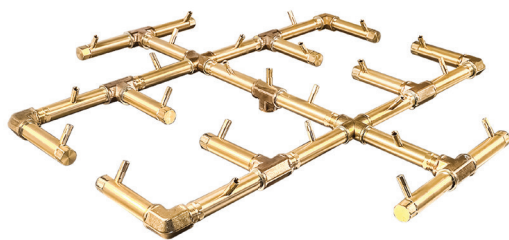

CFB290 Burner: 21.5" x 21.5" | Plate: 36" Square or Circular

CFB290NG
CFB290LP

290K BTU 21.5" x 21.5" Original CROSSFIRE™ Brass Burner

CFB290NGDFLKV34FIT250
CFB290LPDFLKV34FIT250

290K BTU 21.5" x 21.5" Original CROSSFIRE™ Brass Burner + ¾" Dual Flex Line Kit + FIT250

CFB290NGALPL36C
CFB290LPALPL36C

290K BTU 21.5" x 21.5" Original CROSSFIRE™ Brass Burner + 36" Circular Plate

CFB290NGALPL36S
CFB290LPALPL36S

290K BTU 21.5" x 21.5" Original CROSSFIRE™ Brass Burner + 36" Square Plate

Standard
24 Volt

Premium
24 Volt

CFB300 Burner: 30.5" x 30.5" | Plate: 42" Square or Circular

CFB300NG CFB300LP	300K BTU 30.5" x 30.5" Original CROSSFIRE™ Brass Burner
CFB300NGDFLKV34FIT300 CFB300LPDFLKV34FIT300	300K BTU 30.5" x 30.5" Original CROSSFIRE™ Brass Burner + 3/4" Dual Flex Line Kit + FIT300
CFB300NGALPL42C CFB300LPALPL42C	300K BTU 30.5" x 30.5" Original CROSSFIRE™ Brass Burner + 42" Circular Plate
CFB300NGALPL42S CFB300LPALPL42S	300K BTU 30.5" x 30.5" Original CROSSFIRE™ Brass Burner + 42" Square Plate