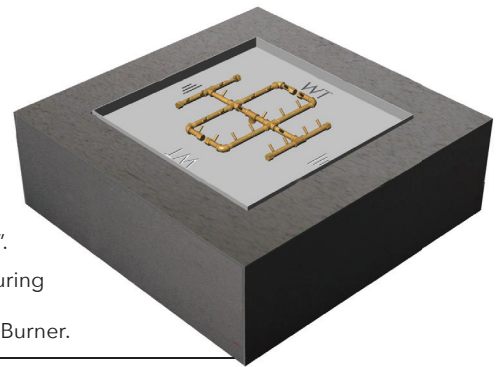

Standard sizes available: 36", 48", 54" and 60".

FS5454 shown featuring a CFB290 Original CROSSFIRE™ Brass Burner.

FS3636NG FS3636LP	36" x 36" W x 18" H + CFB120-V2
FS4848NG FS4848LP	48" x 48" W x 18" H + CFB180
FS5454NG FS5454LP	54" x 54" W x 18" H + CFB290